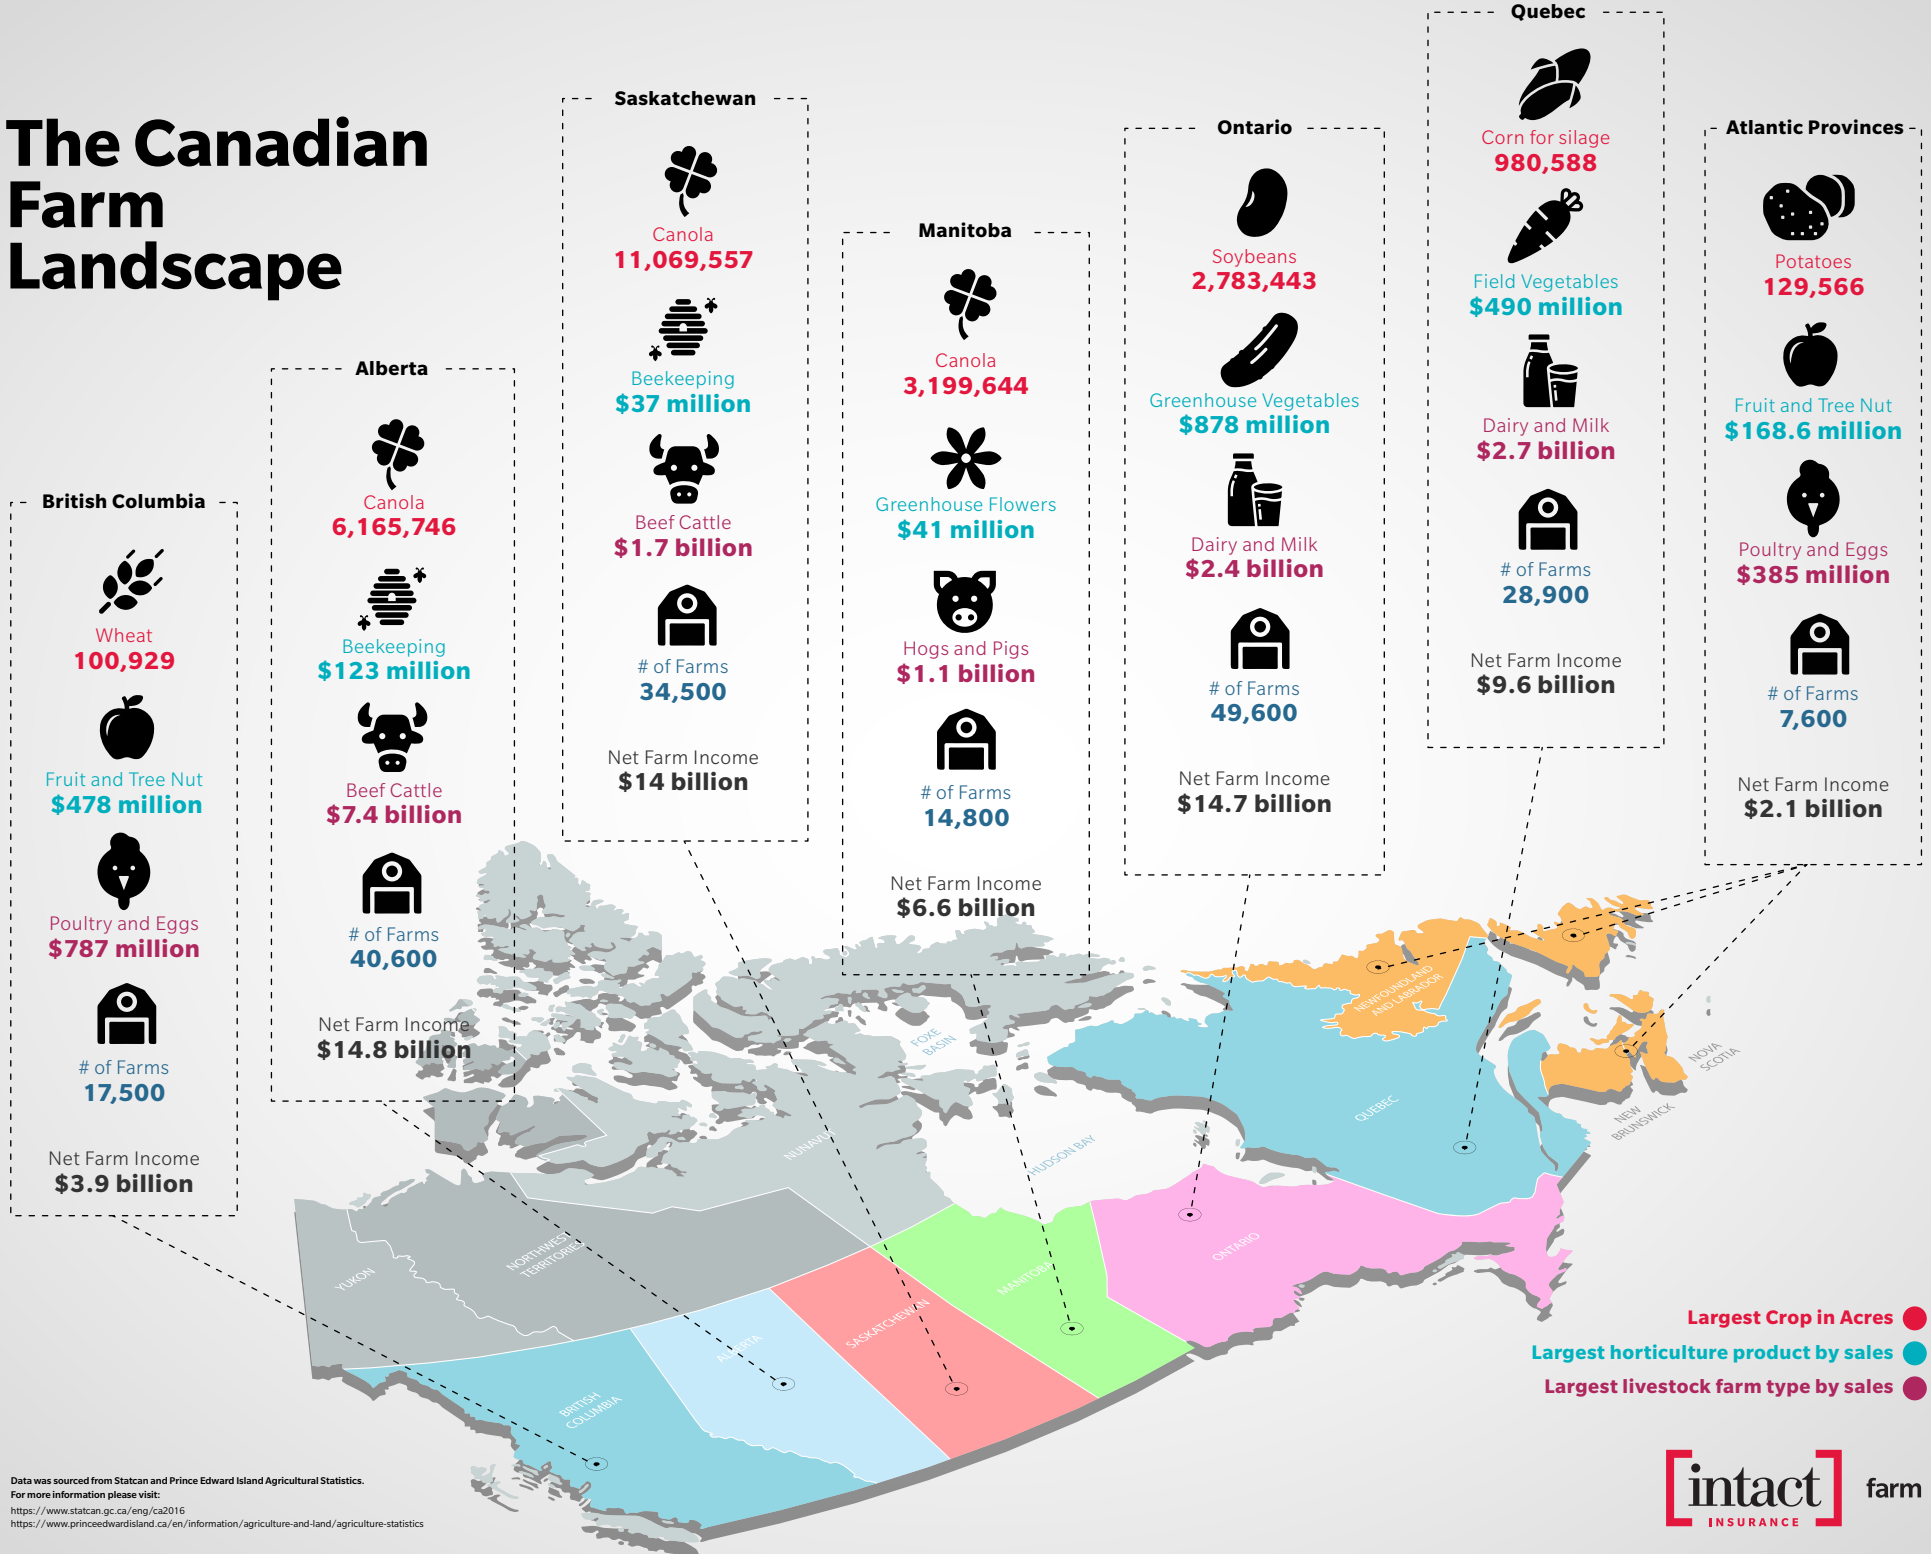

The Canadian Farm Landscape